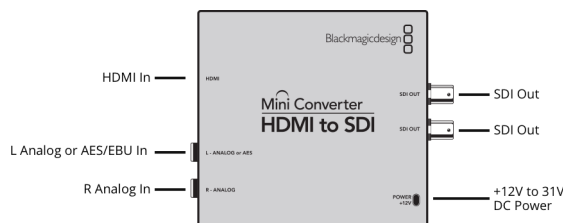

Mini Converter HDMI to SDI

The ideal solution for converting HDMI to SDI in all SD and HD formats up to 1080p60! Audio can be embedded from HDMI, balanced analog or AES/EBU inputs. Mini Converter HDMI to SDI is ideal for adding an SD or HD-SDI output to computers and cameras that have HDMI connections, and for when you don't need the cost of the Ultra HD model!

2 channels of professional balanced digital with standard 1/4 inch jack connections.

HDMI

HDMI type A in

Multi Rate Support

Auto detection of SD, HD or 3G-SDI.

Updates and Configuration

USB

Reclocking

Yes

Standards

SD Format Support

525i29.97 NTSC, 625i25 PAL

HD Format Support

720p50, 720p59.94, 720p60, 1080p23.98, 1080p24, 1080p25, 1080p29.97, 1080p30, 1080p50, 1080p59.94, 1080p60, 1080i50, 1080i59.94, 1080i60

SDI Video Rates

SDI video connections are switchable between SD, HD, 3G-SDI

SDI Video Sampling

4:2:2

SDI Audio Sampling

Television standard sample rate of 48 kHz and 24 bit.

HDMI Format Support

525i29.97 NTSC, 625i25 PAL 720p50, 720p59.94, 720p60 1080p23.98, 1080p24, 1080p25, 1080p29.97, 1080p30, 1080p50, 1080p59.94, 1080p60 1080i50, 1080i59.94, 1080i60